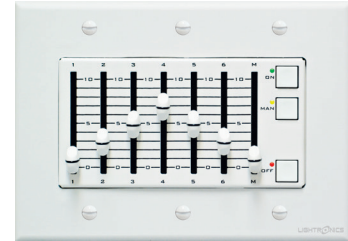

# Unity Architectural Remote Stations

- 6 Scene Fader Station
- Fader Scene Control
- Available in White
- Status LEDs
- Blackout
- RS-485
- Triple Gang Box
- Low Voltage

**AF3107**  
Remote Station

The AF3107 is a 6 scene, wall mount remote control unit intended for use with the Lightronics AR1202 Architectural dimmer. The unit fits in a standard three gang wall switch box. All power and data connections are via a 4 wire communication bus between itself and the AR1202 dimmer. The unit provides manual fader control of 6 scenes. A 7th fader is provided as a master control for all six scenes. Pushbutton switches are provided to activate a blackout and all full on selection. LED indicators provide status feedback. Multiple units may be chained together to provide dimmer control from various locations. The AF3107 may also be used with other Lightronics architectural remote stations.

SPECIFICATIONS			
Scenes:	6 + Master Fader	Power Input:	18VDC provided by AR1202
Communication Bus:	Bidirectional RS-485	Size:	5.43"W x 4"H x 2.5"D
Wiring:	Dual Twisted Pair Data Cable	Weight:	0.6 Pounds