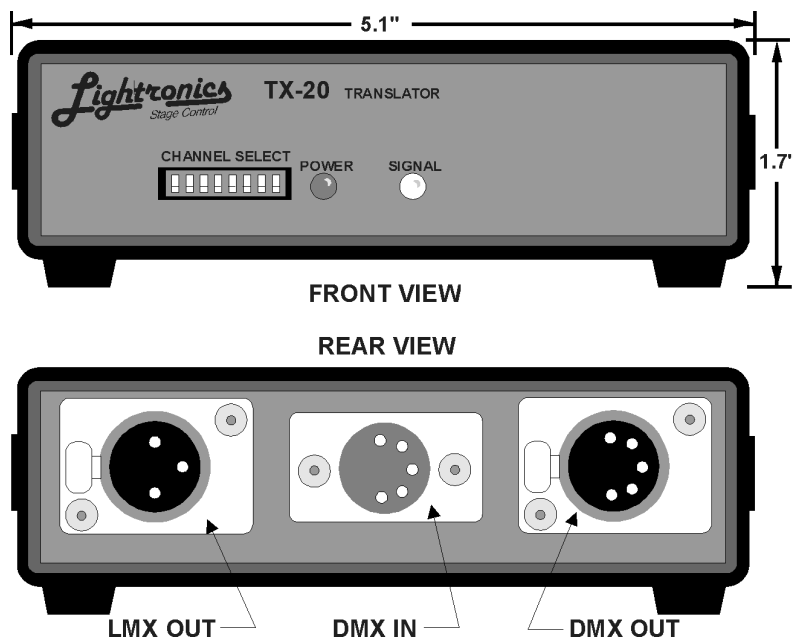

## DESCRIPTION

The TX - 20 is a very compact in line translator which receives USITT DMX-512 signals and transmits the Lightronics (LMX-128) multiplex protocol. This is the industry standard multiplex protocol. The unit is powered by the dimmer chain to which it is connected or may optionally be powered by an external plug-in power supply.

## CONNECTIONS

DMX input is received via a 5 pin male XLR connector. LMX output is via a 3 pin female XLR connector. A 5 pin female XLR is also provided for the DMX signal "pass thru". LED indicators display power and input signal status.

## OPERATION

The TX-20 translates 192 channels at a time. The DIP switch block on the front of the unit is used to select the starting channel of the 192 channel block. When all switches are down, channels 1 - 192 are selected. Channel selection is incremented four channels at a time. A table of address switch settings is on the bottom of the unit. The leftmost switch selects the "time out" function. If this switch is down, active channels will remain as they are for 2 seconds upon loss of DMX signal, then drop to full off. If this switch is in the up position, channels will remain at their current levels indefinitely upon loss of DMX signal.

## TX192 OPTION

The TX-20 may be optionally supplied to transmit the AMX-192 protocol. This model transmits both LMX and AMX simultaneously. An external power supply is included. The AMX-192 output signal is transmitted from a 4 pin, male, XLR connector located at the front of the unit.