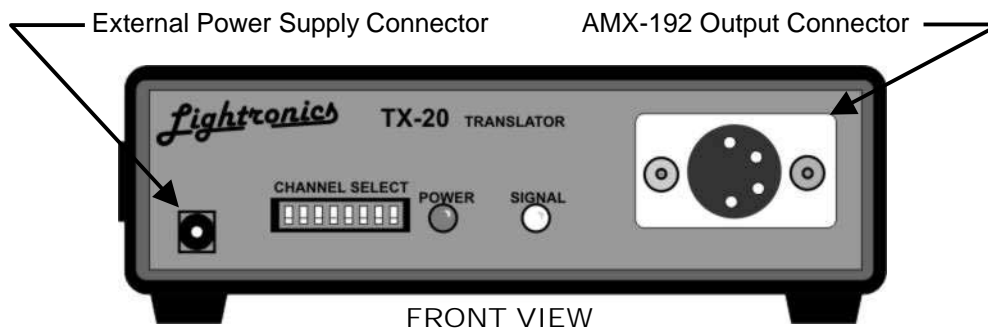

AMX-192 CONNECTOR WIRING

Signal Name	XLR Connector Pin #	MINI-DIN Connector Pin #
Common	1	2
Clock +	2	3
AMX Signal	3	4
Clock -	4	1

TX-20 WITH AMX-192 OPTION

EXTERNAL POWER SUPPLY INFORMATION

Input Voltage: 120VAC
Output Voltage: 13.5 VAC
Output Current: 800 Milliamps
Connector: 2.1mm female connector

MAINTENANCE AND REPAIR

TROUBLESHOOTING

Verify the cables (a very common source of problems !).
Ensure that all system units are powered - particularly the dimmer to which the translator is connected.
Check address settings at dimmers, console, and translator. Check console patch configuration.

REPAIR

There are no user servicable parts in the unit. Internal service by other than Lightronics authorized agents will void the warranty. If service is required, contact the dealer from whom you purchased the unit or contact the Lightronics Service Dept..