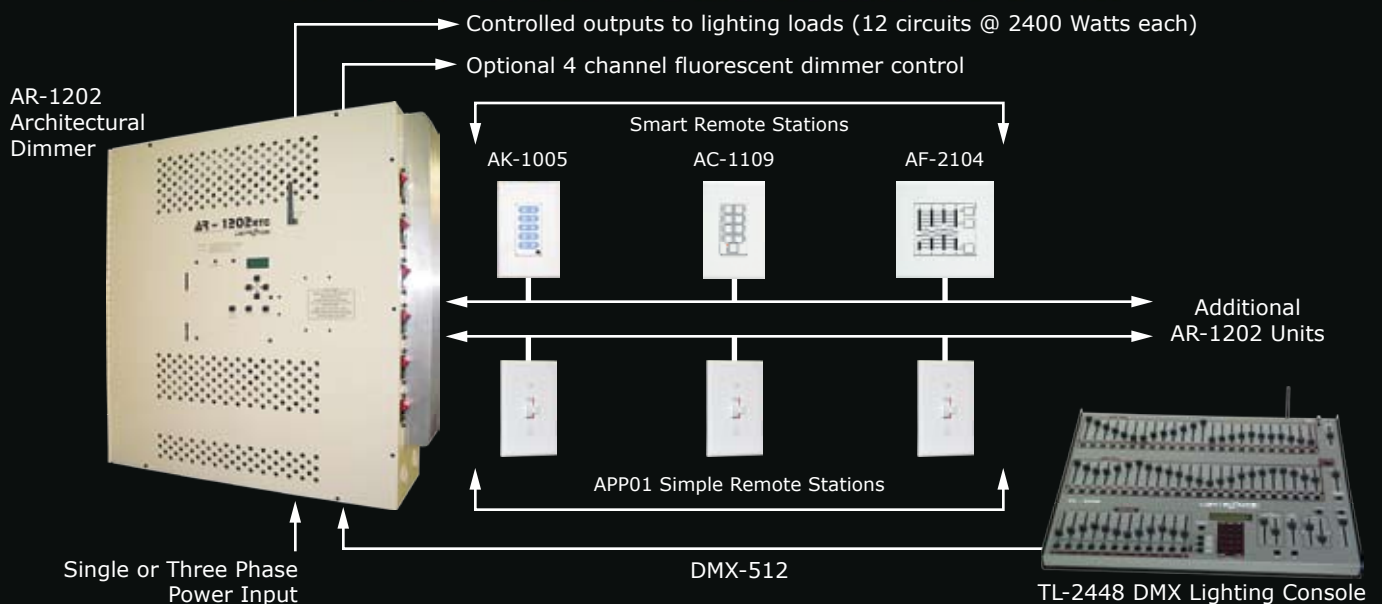

LIGHTRONICS
LIGHT.CONTROL.SOLUTIONS
800.472.8541 | www.lightronics.com

Features

- 12 or 6 Ch @ 2400 Watts each
- DMX Input with Softpatch
- Remote Wall Station Controls
- Stores 100 Programmable Scenes
- Calendar / Clock Event Scheduler
- Optional Wireless DMX