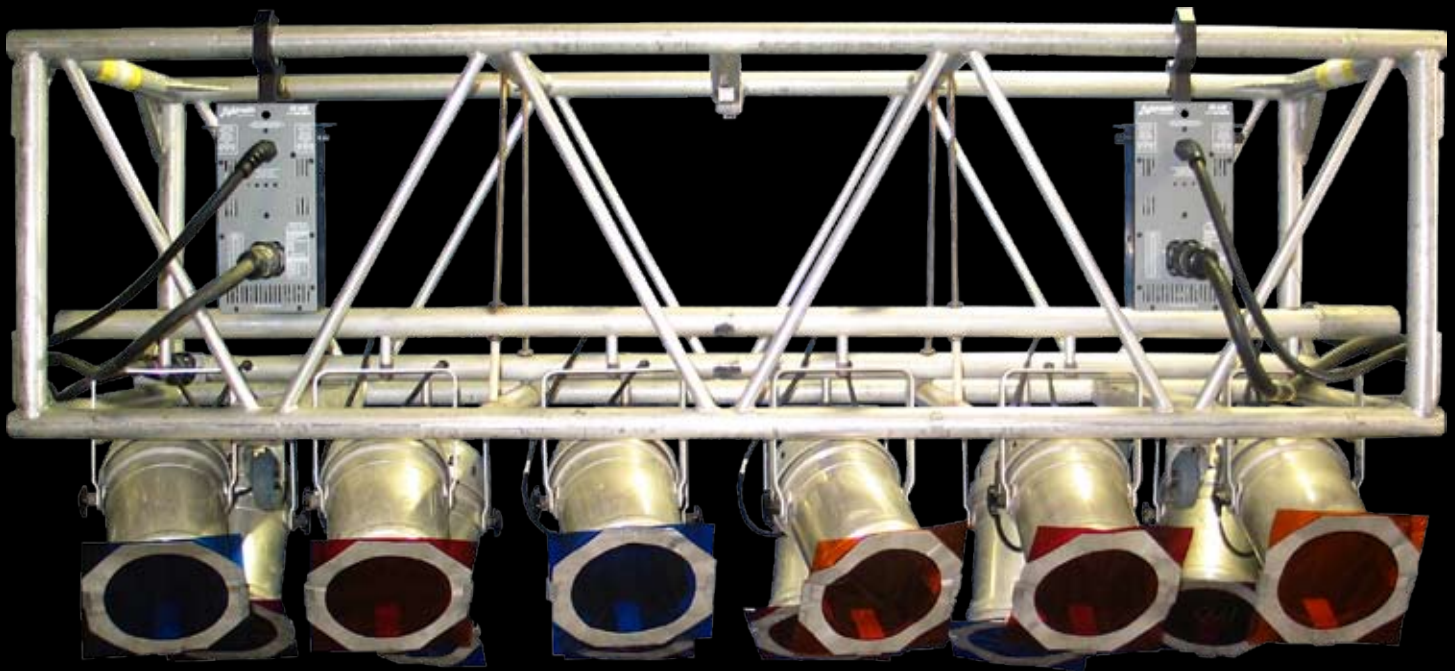

Dimming System Wish List...

AS62D CS Features

- 6 Channels
- 1200 Watts per Channel
- 7200 Watts Full Simultaneous Load
- DMX-512 and LMX-128 Control
- Available with Link LK Series or Kupo 19 Pin Socapex Type Connector
- Fast Acting Magnetic Circuit Breakers
- Stand Alone Chaser Mode
- Relay Mode Switchable
- 5 Year Factory Warranty

...No More Long Cables!

The Socapex cable runs from the AS62D CS directly to the light bar.

...No More Big Racks!

The AS62D CS is hung directly from the truss.

...More Floor Space!

Without the long cables and touring racks, there is more room on the floor.