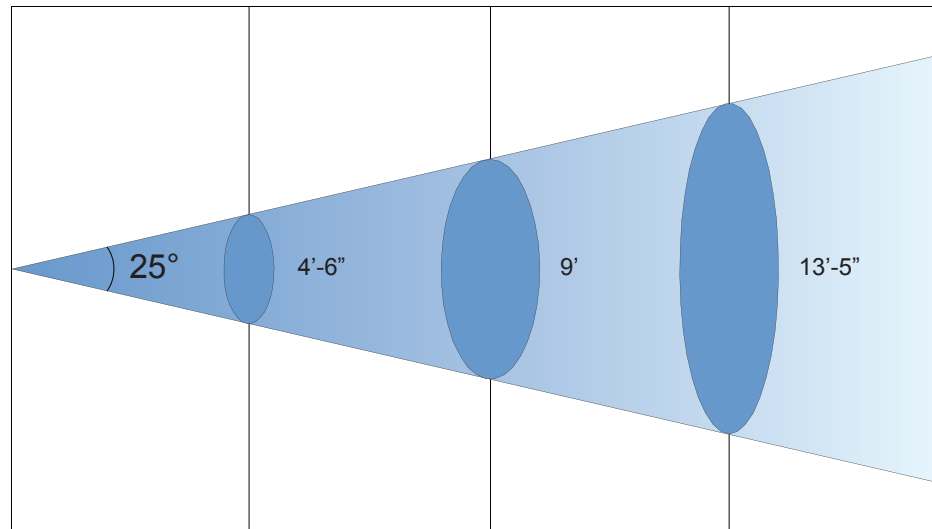

FXLD336C3I LED LIGHTING FIXTURE

SPECIFICATIONS

Power Supply: AC100V-250V, 50/60Hz
 Power Consumption: Max. 140W
 LEDs: 36 @ 3 Watts
 (Tri-Color RGB 3in1)
 Edison LEDs
 Beam Angle: 25° (45° optional)
 DMX Channels: 7 Channels

Control: Sound-Activate, Auto,
 Master/Slave and DMX
 Display: LCD Display
 Data In/Out: 3-Pin XLR
 IP Rating: IP20
 Shell: Diecast Aluminum
 Dimensions(LxWxH): 11.7" x 11.7" x 11.3"
 Weight: 11.1 pounds

PHOTOMETRICS

10'	20'	30'
5' x 5' Beam Dia.	9' x 9' Beam Dia.	12' x 12' Beam Dia.
320 ft-c	82 ft-c	40 ft-c
3430 lx	880 lx	405 lx