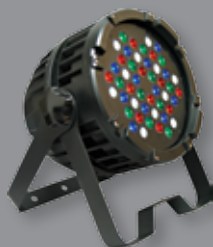

### LED Par

12 - 10 Watt LEDs  
4in1 Quad-Color

36 - 3 Watt LEDs  
3in1 Tri-Color Zoom

36 - 3 Watt LEDs  
3in1 Tri-Color

54 - 1 Watt LEDs  
White/Amber/White

### LED Wash

18 - 10 Watt LEDs  
4in1 Quad-Color

54 - 3 Watt LEDs  
Daylight/Warm White

### LED Outdoor

48 - 5 Watt LEDs  
Red/Green/Blue/White

48 - 3 Watt LEDs  
3in1 Tri-Color

Lightronics NEW line of LED Fixtures are "So Bright, You're Gonna Need Shades!" Incredible Power, Quality and Value are yours with these, FLICKER FREE and HD Video Compatible fixtures.

Our new 10 Watt Quad-Color RGBW and 3 Watt Tri-Color Mixing RGB are both "ALL IN ONE" LEDs which eliminate rainbow shadows.

The 3 Watt x 54 Daylight/Warm White fixture gives you the ability to tune in your color temperature and still achieve intense illumination over a large area.